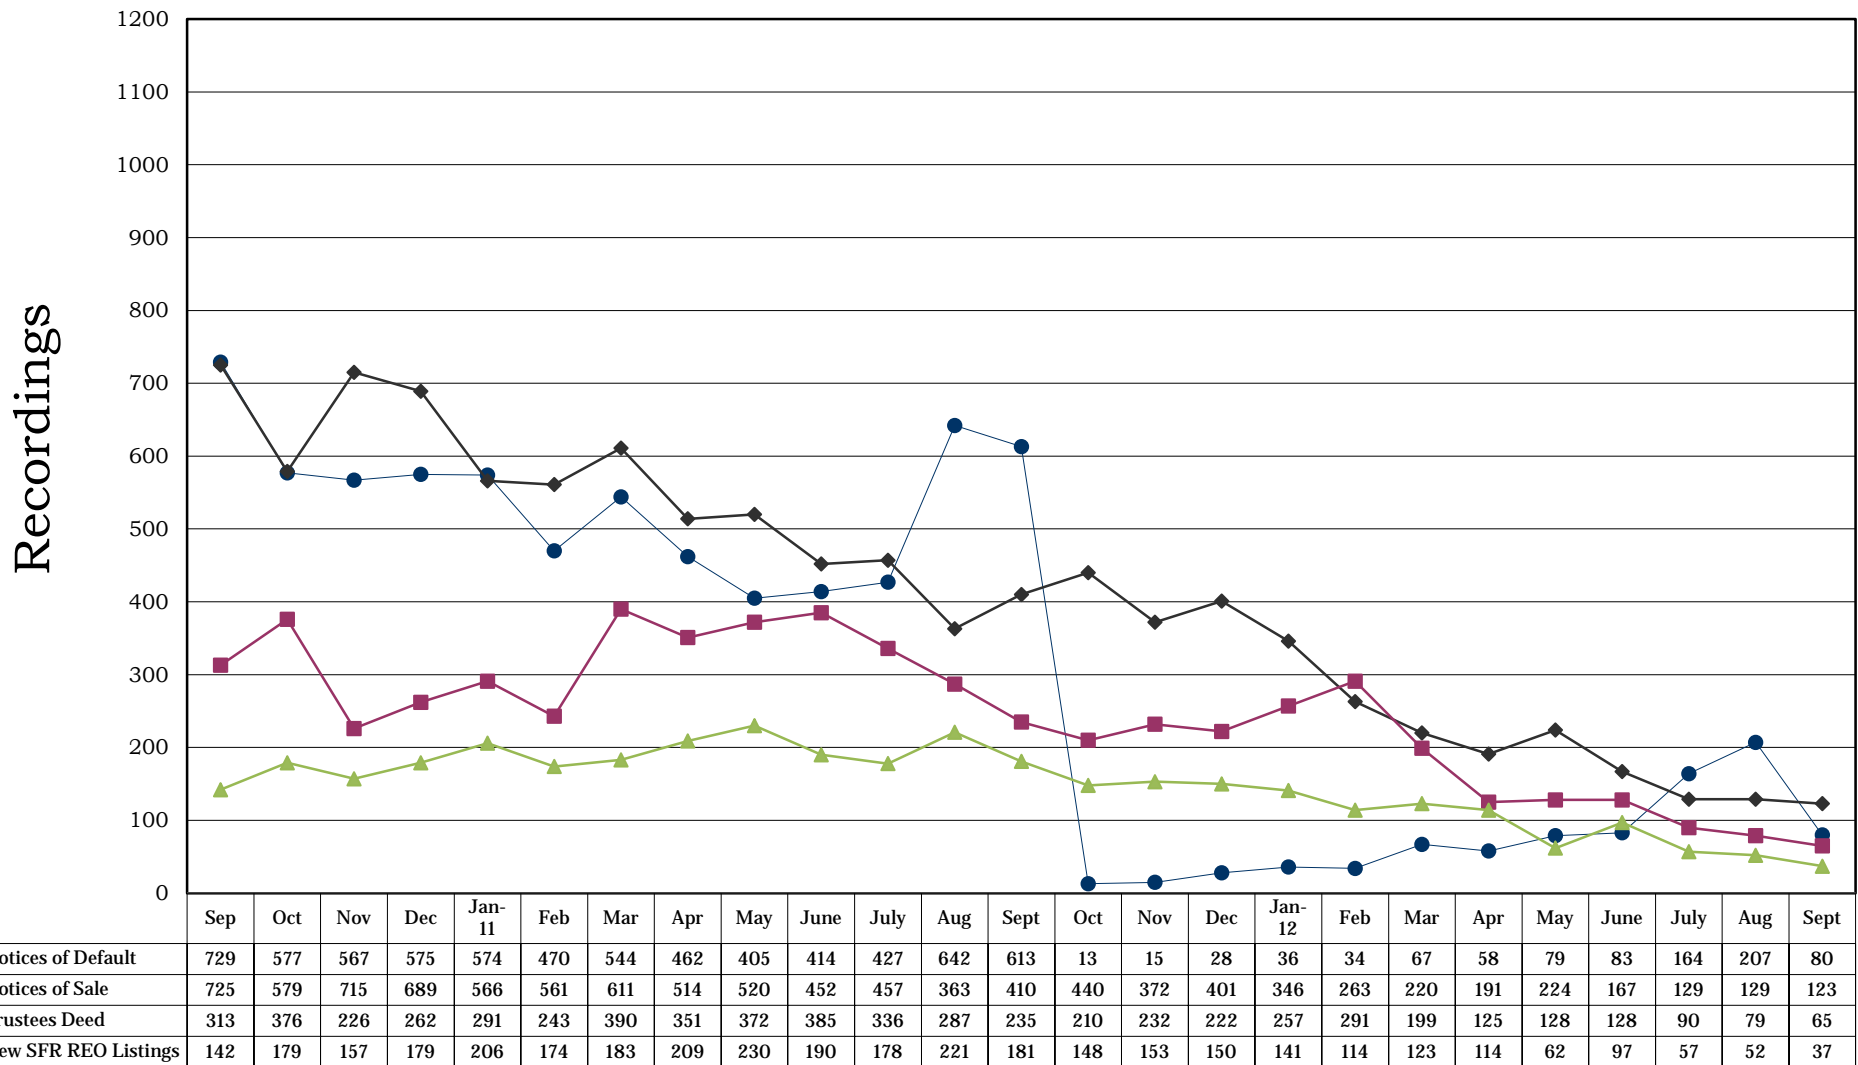

Washoe County Recording Statistics
September 2010 - September 2012
All Notices of Default, Notices of Sale, Trustees Deed Filings &
New SFR REO Listings
(Recordings Include All Deeds of Trust - Residential & Commercial Combined)

*Sources: Washoe County Recorder's Office and NNRMLS. Ticor does not guarantee the accuracy of this data. This is for informational purposes only and is intended to view the general market trend in Washoe County.