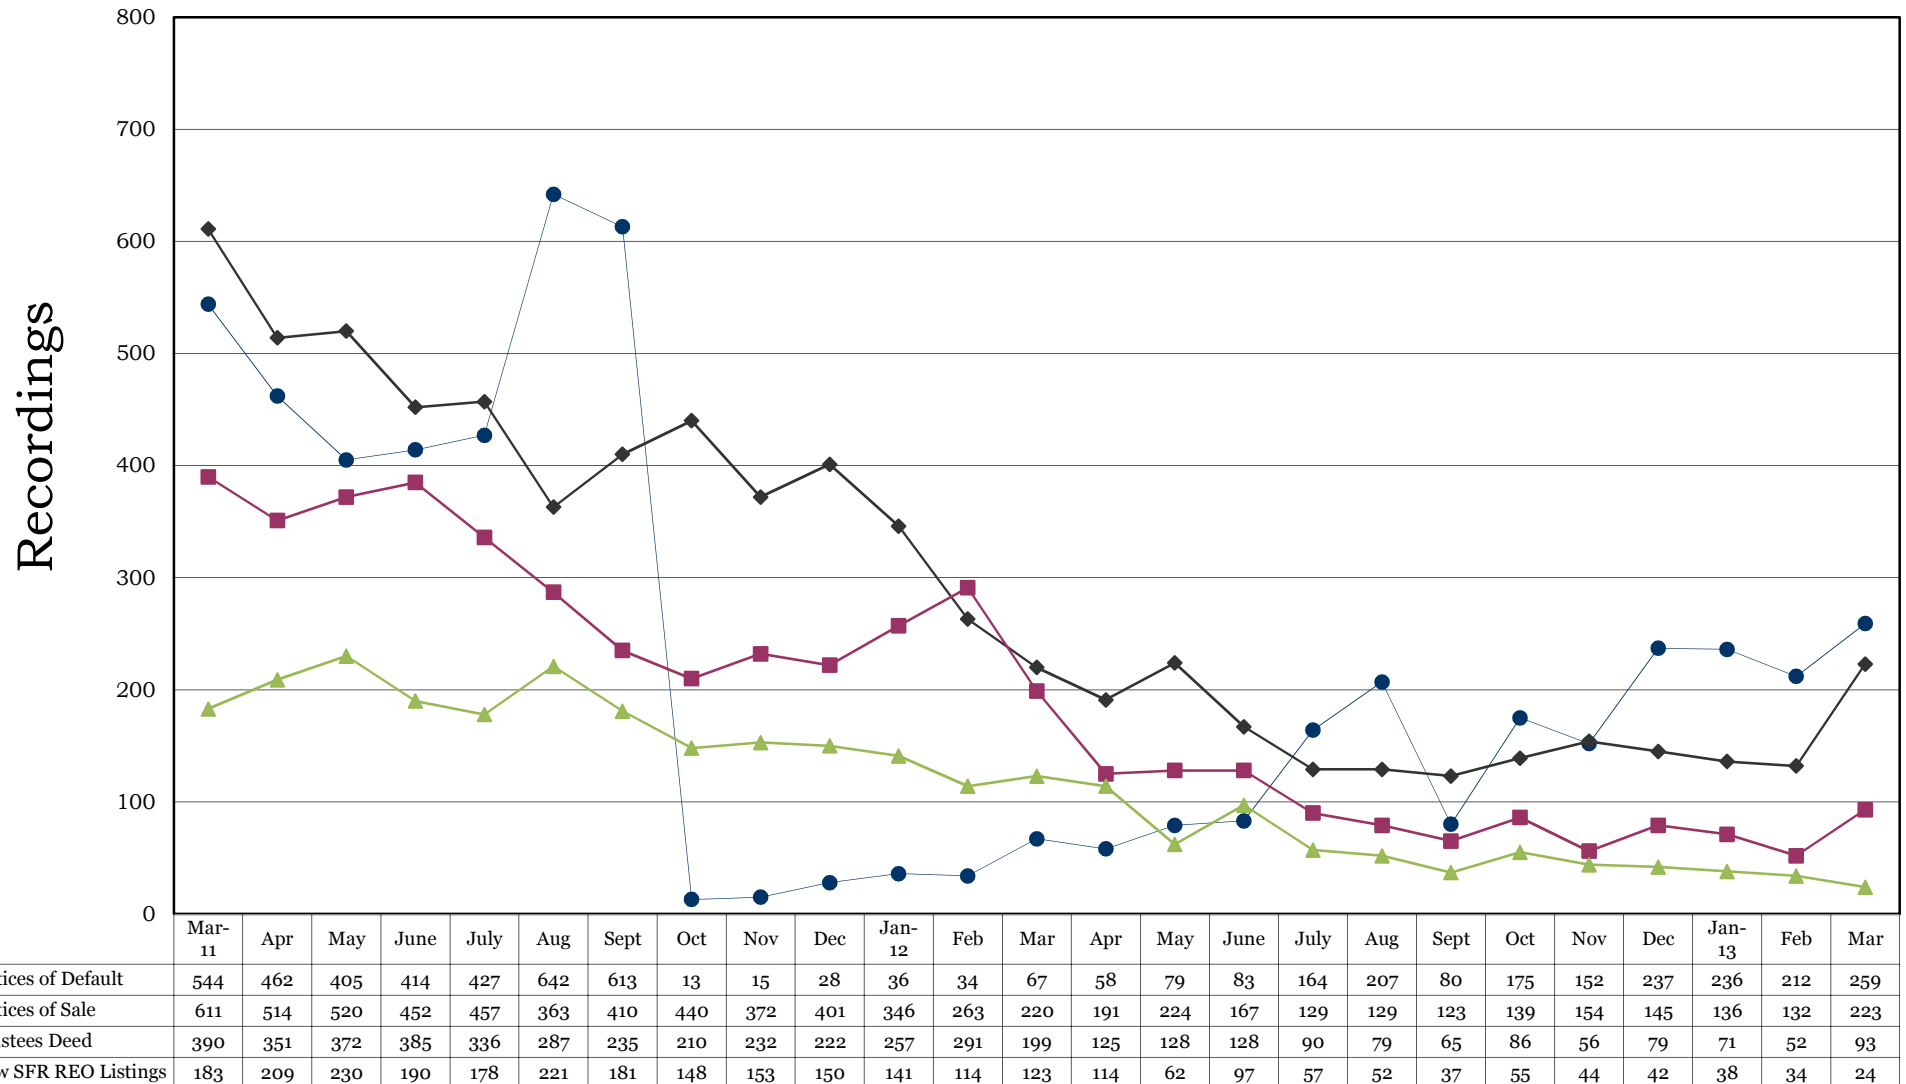

**Washoe County Recording Statistics**  
**March 2011 - 2013**  
**All Notices of Default, Notices of Sale, Trustees Deed Filings &**  
**New SFR REO Listings**  
*(Recordings Include All Deeds of Trust - Residential & Commercial Combined)*

\*Sources: Washoe County Recorder's Office and NNRMLS. Ticor does not guarantee the accuracy of this data. This is for informational purposes only and is intended to view the general market trend in Washoe County.