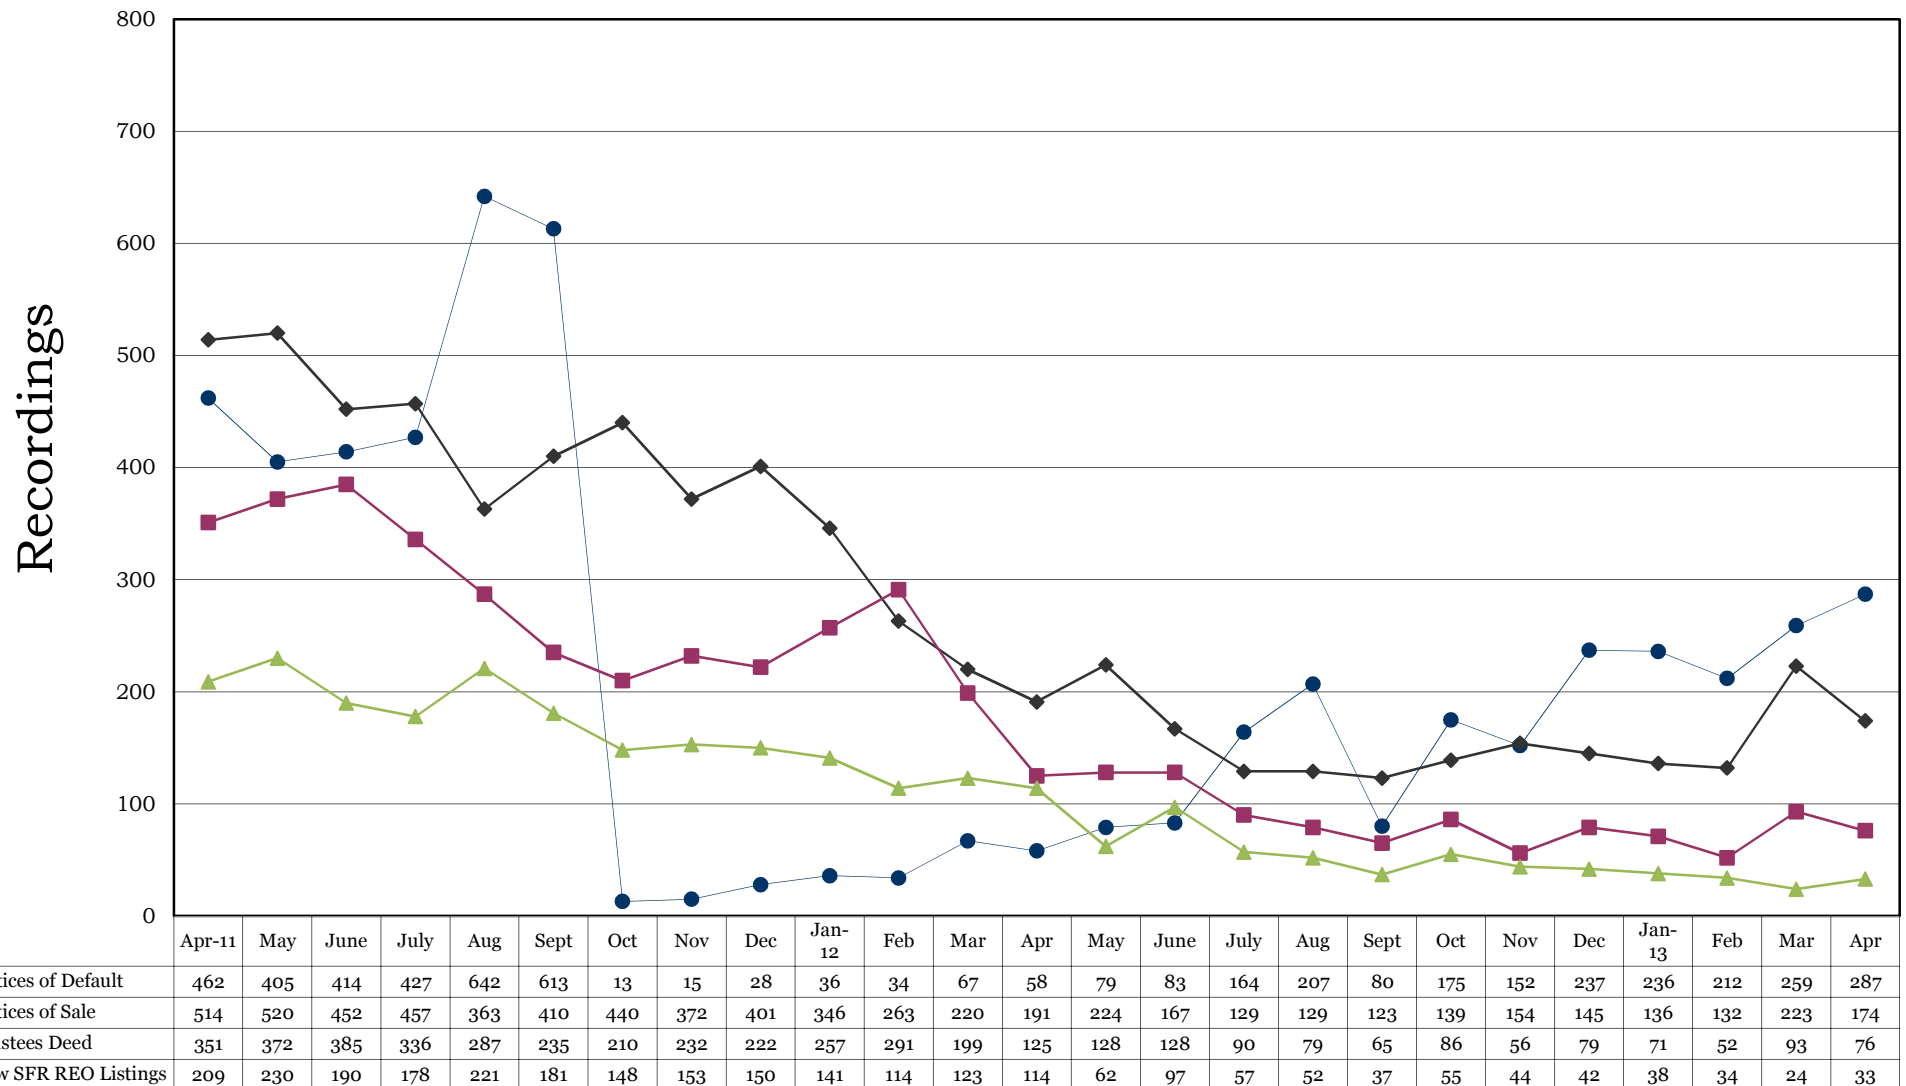

Washoe County Recording Statistics

April 2011 - 2013

All Notices of Default, Notices of Sale, Trustees Deed Filings & New SFR REO Listings

(Recordings Include All Deeds of Trust - Residential & Commercial Combined)

*Sources: Washoe County Recorder's Office and NNRMLS. Ticor does not guarantee the accuracy of this data. This is for informational purposes only and is intended to view the general market trend in Washoe County.